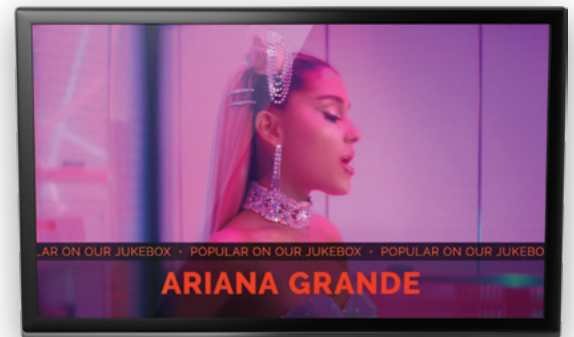

PROMOTE YOUR BUSINESS WITH AD MANAGER

AMI Ad Manager tool lets you transform the Infinity's 23.8" display into powerful digital signage. Whether you're promoting what's happening right now or what's coming up soon, there are hundreds of ways to put AMI's Ad Manager to work for your business.

- Advertise rewards programs, special discounts, upcoming events and more by accessing AMI's Ad Manager using your computer, tablet or smartphone via amientertainment.net or AMI's free Co-Pilot app.
- Upload your own logo to customize existing templates or use your own pre-made digital advertisement. Pre-made ads must be in .jpeg format and pre-sized to 1280x720 pixels.
- Promote daily and nightly specials! Schedule promotions in advance by selecting times and dates for ads to display on the jukebox and on connected TVs.

NGX Infinity Dimensions:
H: 68.5", W: 28", D: 25" Weight: 400 lbs (uncrated)

PLAY MUSIC VIDEOS

Equipped with music video capabilities, the NGX Infinity presents an exciting new revenue option by offering a video upsell that helps maximize the revenue of each transaction without getting in the way of what your jukebox is there to do – PLAY MUSIC.

- When a patron selects a song that has an available music video, the jukebox UI (or AMI Music app UI) suggests upgrading to the video selection.
- Patrons pay a small upcharge for video selections.
- Selected videos play on connected TVs.
- AMI's Music Video On-Demand (MVOD) feature grants players access to the full library of more than 25,000 music videos.

Ready to Rock n' Roll? For sales, contact:
amientertainment.com/sales • 800.393.0201